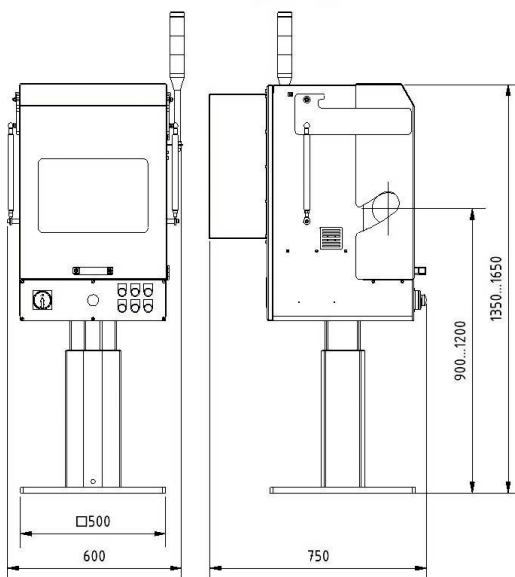

Special features

- Meter marking
- Data and time marking
- Dot-Matrix code
- Remote helpdesk and training
- Barcodes
- Company Logos
- Cable specific symbols
- True Type Fonts

Technical data

- Laser sources exchangeable
 - NdYag 1040nm
 - Green 532nm
- Unique proprietary optic design
- Power supply 110 – 230V 50/60 Hz
- Extraction system
- Ambient temperature 10°C – 40°C
- Air cooled
- Electronic focus drive
- Class 1 laser apparatus
- Marking height 0,5 – 5mm
- Lift column electronically adjustable