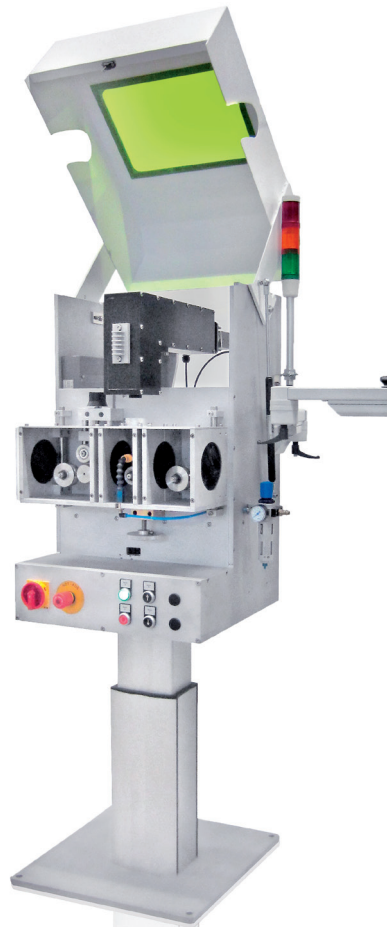

Marking on the fly with Fiber Laser Technology

- Economic Laser
- Nearly maintenance free
- Remote service and diagnostics
- Remote helpdesk and training
- Network installation
- Multiple wavelength available

Special features

- Meter marking
- Data and time marking
- Dot-Matrix code
- Remote helpdesk and training
- Barcodes
- Company Logos
- Cable specific symbols
- True Type Fonts